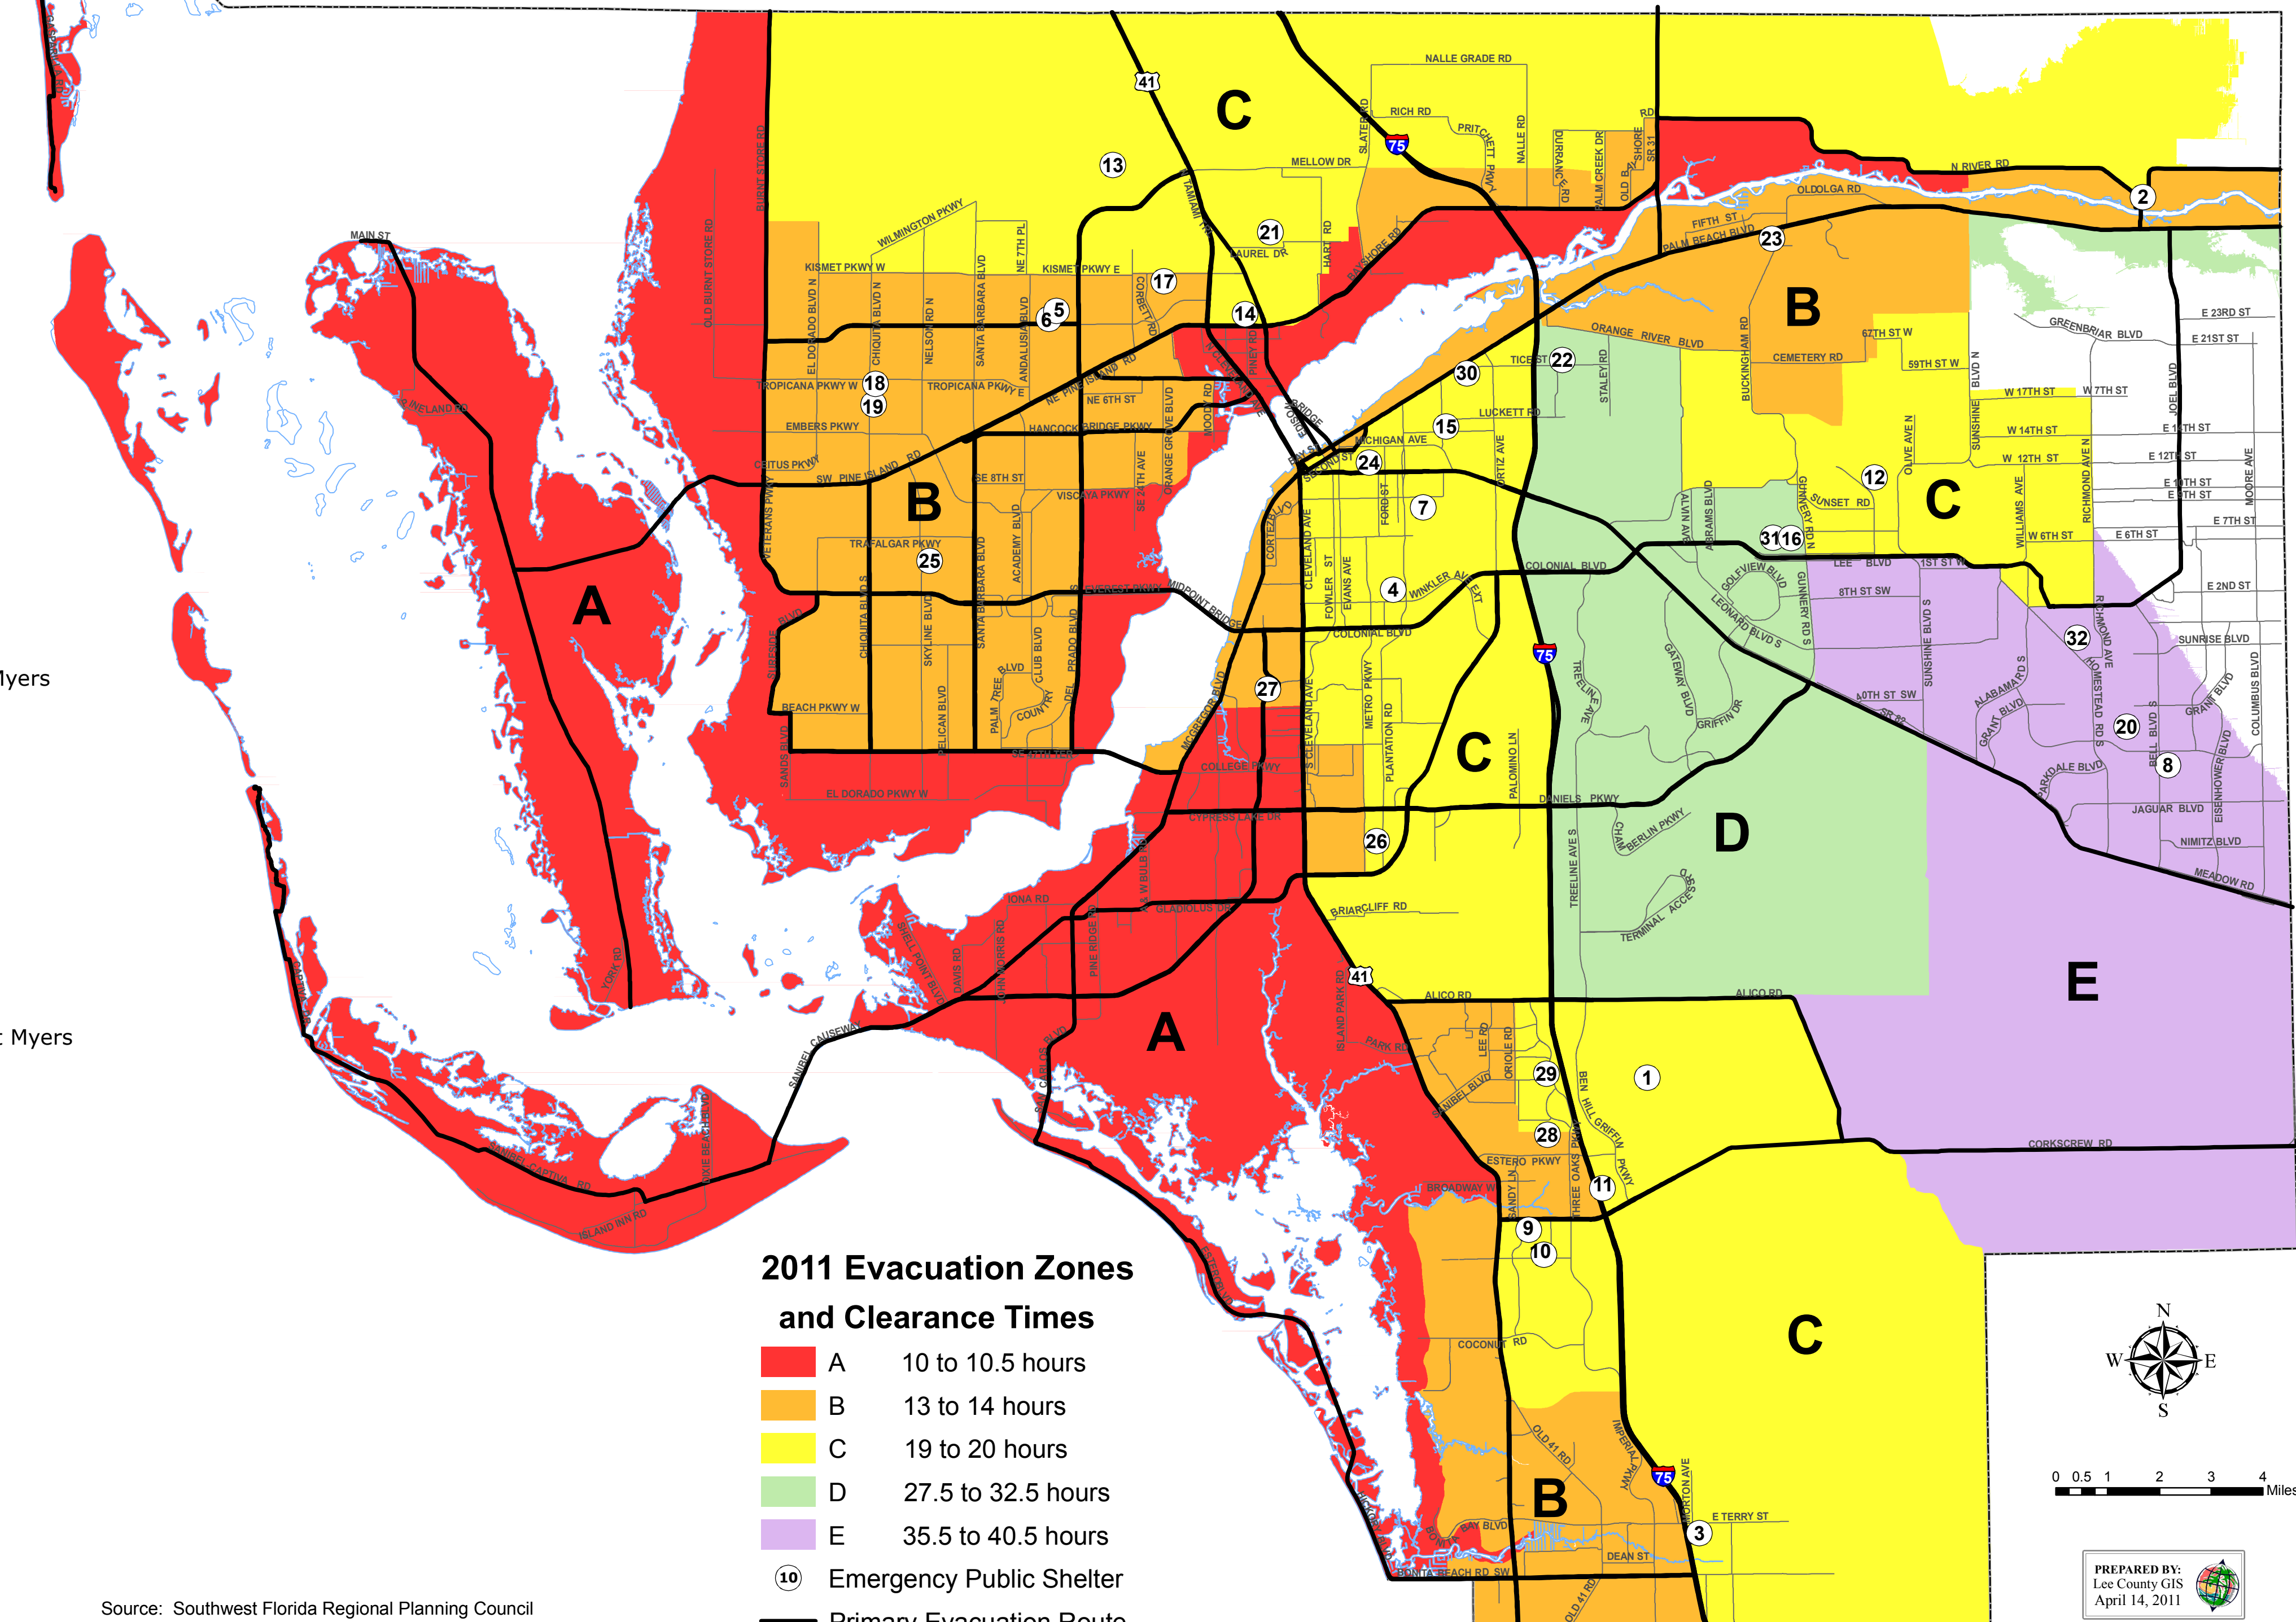

Source: Southwest Florida Regional Planning Council
and Lee County Emergency Management

2011 Evacuation Zones

- and Clearance Times**
- A 10 to 10.5 hours
 - B 13 to 14 hours
 - C 19 to 20 hours
 - D 27.5 to 32.5 hours
 - E 35.5 to 40.5 hours
 - 10 Emergency Public Shelter
 - Primary Evacuation Route

0 0.5 1 2 3 4 Miles

PREPARED BY:
Lee County GIS
April 14, 2011